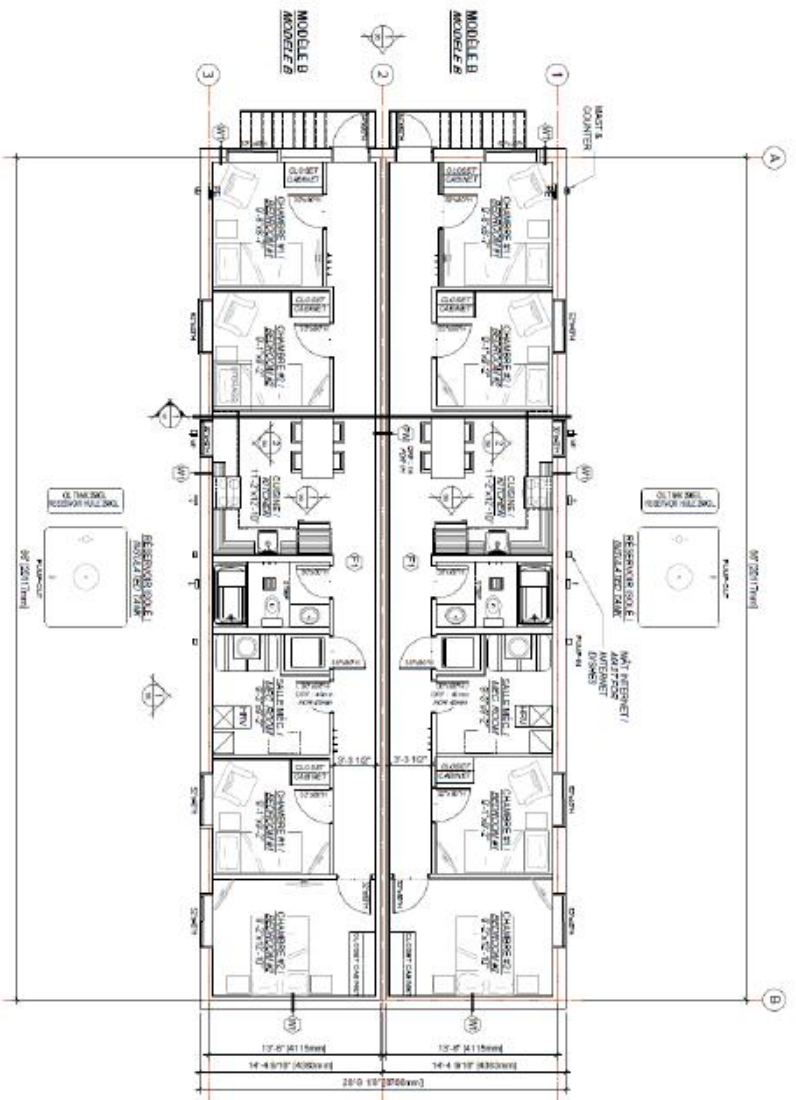

## APPENDIX A

2 UNITÉS DE 4 CHAMBRES DANS UN DUPLEX (B)  
4 BEDROOMS UNITS IN A DUPLEX (B)  
Echelle: 1/8" = 1'-0"

<b>RG Solution</b> 201, Chemin du Parc Industriel Boisbriand, Québec Canada H9B 2G5 Téléphone: (418) 486-2626 Télécopieur: (418) 486-2773 Site Web: www.rgsolution.ca	<b>Note:</b> ANY REPRODUCTION IS PROHIBITED WITHOUT THE WRITTEN PERMISSION OF RG SOLUTION. The producer or reproducer of all or any part of the work in any material form, to perform or to use or to create in its totality or in part.	<b>Client/Client:</b> NCC <b>Project/Project:</b> DORTOIRS / DORMITORIES <b># Acquisitions/ Acquisitions #:</b> SM0208-V10	<b>Design:</b> SM0208-V11.dwg <b>Design/Drawn:</b> QUOTATION <b>Electrical design/Électrique dessiné par/:</b> N/A	<b>Design firm/</b> A GOSSELIN <b>Design by/</b> N CHAMPAGNE <b>Project by/</b> N/A <b>Project manager/</b> I MARCEAU	<b>Scale/Scale:</b> TEL QUINQUÉ / AS INDICATED <b>Date/</b> 23 FEVRIER 2023 <b>Drawn by/</b> FEBRUARY 23 2023 <b>Page/</b> 04 / 12
	<b>RG Solution</b> 201, Chemin du Parc Industriel Boisbriand, Québec Canada H9B 2G5 Téléphone: (418) 486-2626 Télécopieur: (418) 486-2773 Site Web: www.rgsolution.ca	<b>Note:</b> ANY REPRODUCTION IS PROHIBITED WITHOUT THE WRITTEN PERMISSION OF RG SOLUTION. The producer or reproducer of all or any part of the work in any material form, to perform or to use or to create in its totality or in part.	<b>Client/Client:</b> NCC <b>Project/Project:</b> DORTOIRS / DORMITORIES <b># Acquisitions/ Acquisitions #:</b> SM0208-V10	<b>Design:</b> SM0208-V11.dwg <b>Design/Drawn:</b> QUOTATION <b>Electrical design/Électrique dessiné par/:</b> N/A	<b>Design firm/</b> A GOSSELIN <b>Design by/</b> N CHAMPAGNE <b>Project by/</b> N/A <b>Project manager/</b> I MARCEAU